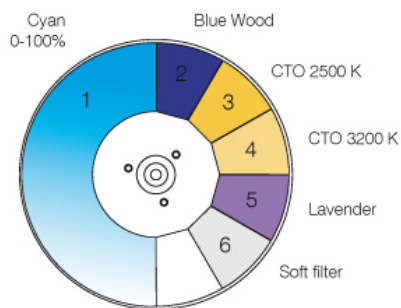

GOD007-003
(Smooth Breakup)
image: \varnothing 16 mm
pos. 4

GOD007-002
(Multiple Moons)
image: \varnothing 16 mm
pos. 5

GOD007-001
(Dappled Leaves)
image: \varnothing 16 mm
pos. 6

GOD007-001
(Dappled Leaves)
image: \varnothing 16 mm
pos. 7

Fixed Gobo Wheel

299310/801

Color Wheels

298073/803

298073/802

298073/801