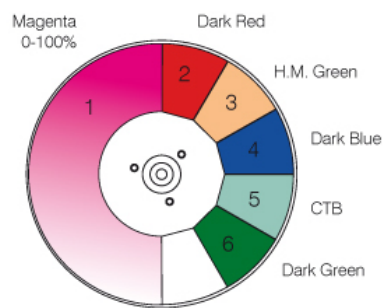

Supersharpy/Supersharpy²

Rotating Gobos \varnothing 25,9 mm

GOD007-006
(Half Circle)
image: \varnothing 16 mm
pos. 1

GOD007-005
(Ripple)
image: \varnothing 16 mm
pos. 2

GOD007-004
(Fat Line)
image: \varnothing 16 mm
pos. 3

GOD007-003
(Smooth Breakup)
image: \varnothing 16 mm
pos. 4

GOD007-002
(Multiple Moons)
image: \varnothing 16 mm
pos. 5

GOD007-001
(Dappled Leaves)
image: \varnothing 16 mm
pos. 6

GOD007-001
(Dappled Leaves)
image: \varnothing 16 mm
pos. 7

Fixed Gobo Wheel

299310/801

Color Wheels

298073/803

298073/802

298073/801