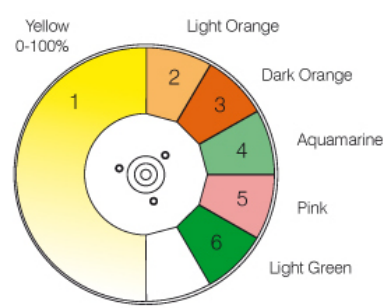

GOD007-003
(Smooth Breakup)
image: \varnothing 16 mm
pos. 4

GOD007-002
(Multiple Moons)
image: \varnothing 16 mm
pos. 5

GOD007-001
(Dappled Leaves)
image: \varnothing 16 mm
pos. 6

GOD007-001
(Dappled Leaves)
image: \varnothing 16 mm
pos. 7

Fixed Gobo Wheel

299310/801

Color Wheels

298073/803

298073/802

298073/801