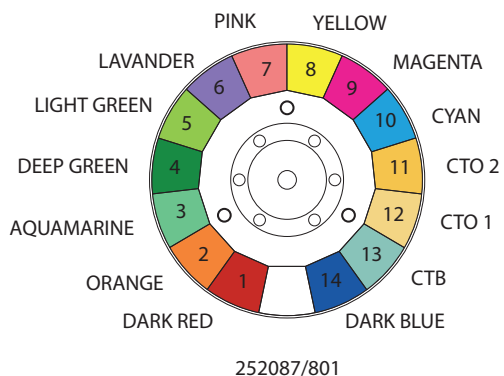

Sharp

Color Wheel

Fixed Gobo Wheel