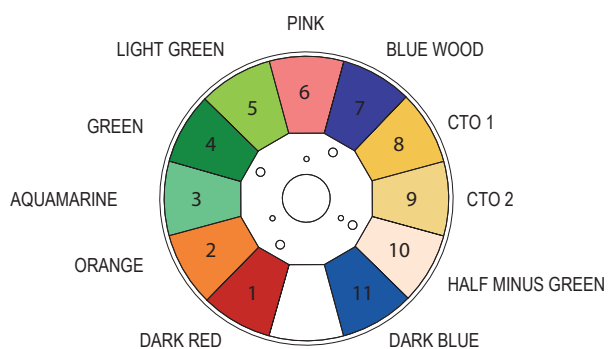

Sharpy Wash 330

Color Wheel

278087/801