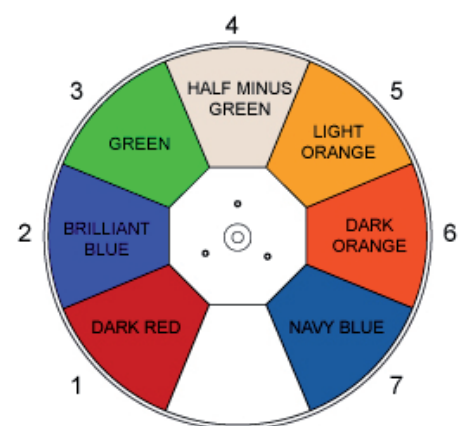

image: Ø 26 mm  
pos. 4

GOD003-011  
(Ripple)

image: Ø 26 mm  
pos. 5

GOD003-012  
(Shattered)

image: Ø 26 mm  
pos. 6

## Animation Disc

285211/801  
standard  
(interchangeable with optional  
static gobo disc - code C61603)

## Color Wheel

285087/801