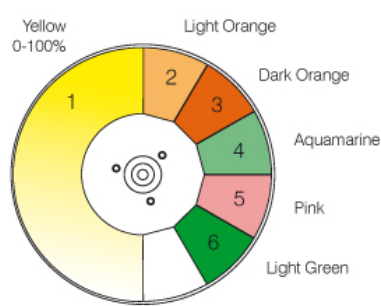

GOD007-003
(Smooth Breakup)
image: \varnothing 13 mm
pos. 4

GOD007-002
(Multiple Moons)
image: \varnothing 13 mm
pos. 5

GOD007-001
(Dappled Leaves)
image: \varnothing 13 mm
pos. 6

Fixed Gobo Wheel

298510/001

Animation Disc

298210/002

Color Wheels

298073/803

298073/802

298073/801