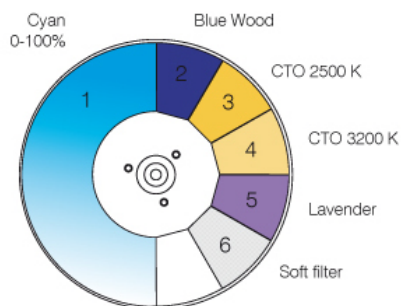

GOD007-003
(Smooth Breakup)
image: \varnothing 13 mm
pos. 4

GOD007-002
(Multiple Moons)
image: \varnothing 13 mm
pos. 5

GOD007-001
(Dappled Leaves)
image: \varnothing 13 mm
pos. 6

Fixed Gobo Wheel

298510/001

Animation Disc

298210/002

Color Wheels

298073/803

298073/802

298073/801