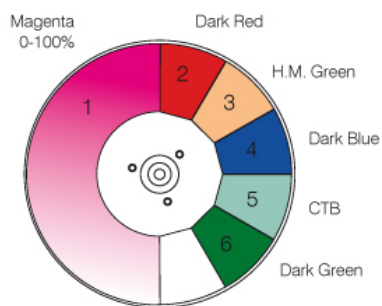

GOD007-003
(Smooth Breakup)
image: \varnothing 13 mm
pos. 4

GOD007-002
(Multiple Moons)
image: \varnothing 13 mm
pos. 5

GOD007-001
(Dappled Leaves)
image: \varnothing 13 mm
pos. 6

Fixed Gobo Wheel

298510/001

Animation Disc

298210/002

Color Wheels

298073/803

298073/802

298073/801