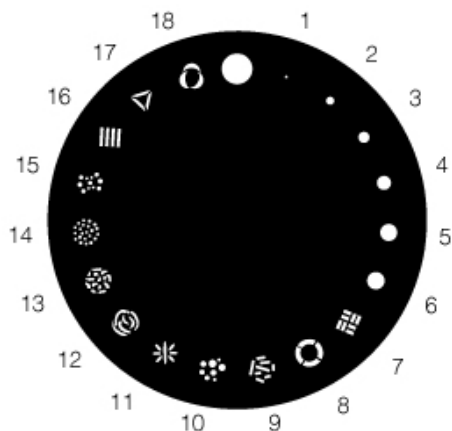

Mythos / Mythos²

Rotating Gobos \varnothing 25,9 mm

GOD007-006
(Half Circle)
image: \varnothing 13 mm
pos. 1

GOD007-005
(Ripple)
image: \varnothing 13 mm
pos. 2

GOD007-004
(Fat Line)
image: \varnothing 13 mm
pos. 3

GOD007-003
(Smooth Breakup)
image: \varnothing 13 mm
pos. 4

GOD007-002
(Multiple Moons)
image: \varnothing 13 mm
pos. 5

GOD007-001
(Dappled Leaves)
image: \varnothing 13 mm
pos. 6

Fixed Gobo Wheel

298510/001

Animation Disc

298210/002

Color Wheels

298073/803

298073/802

298073/801