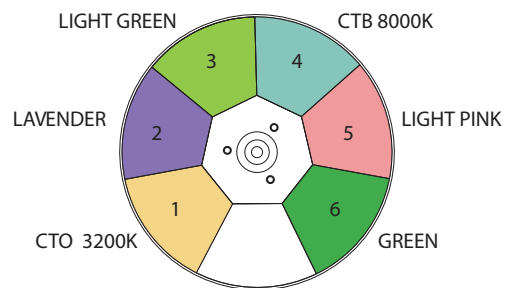

Alpha Wash 1500

Color Wheels

241087/801
wheel 1

241087/802
wheel 2