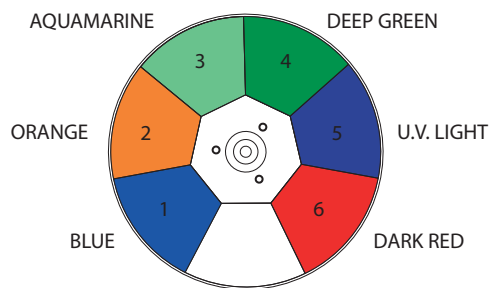

Alpha Wash 1500

Color Wheels

241087/801
wheel 1

241087/802
wheel 2